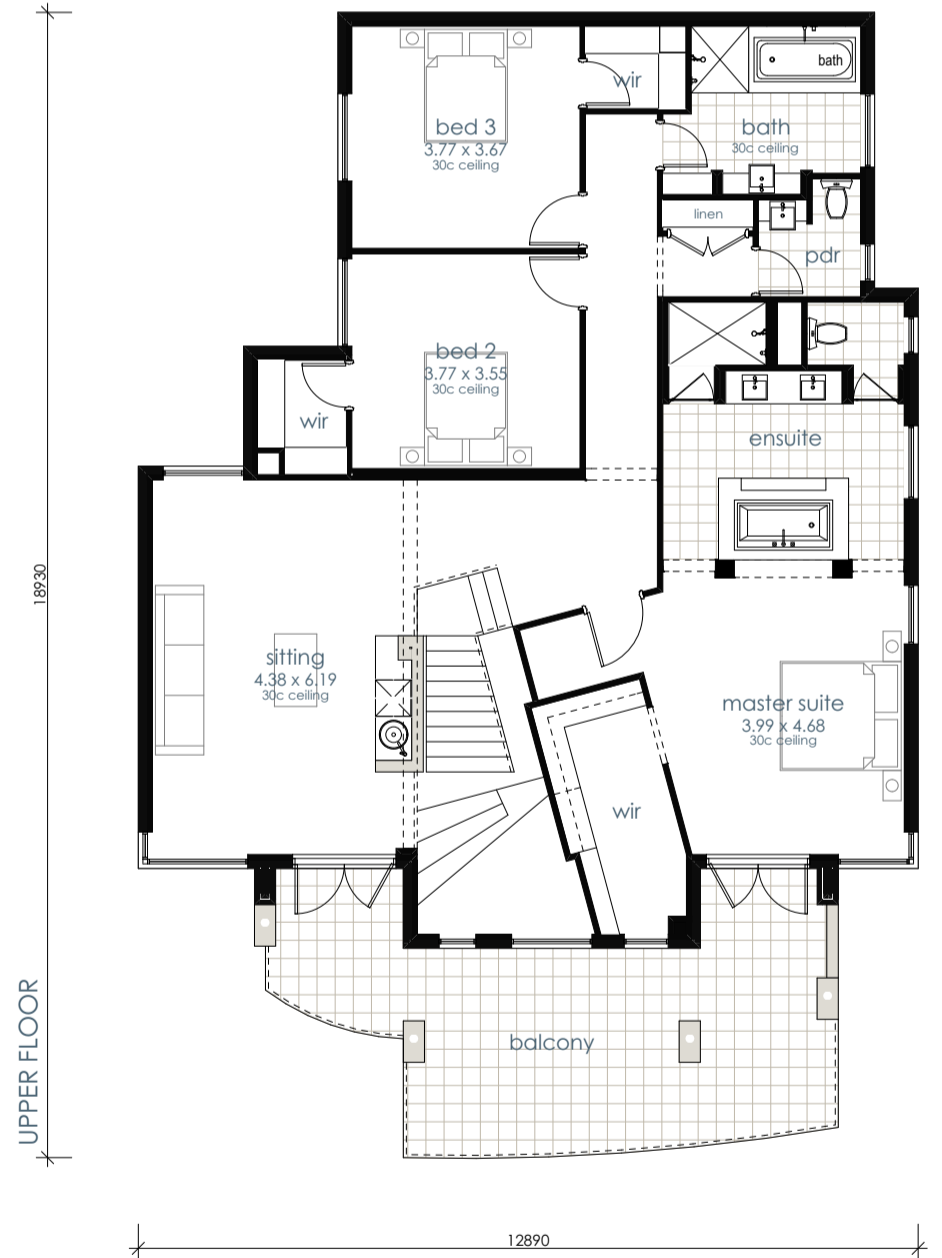

16m DESIGN - THE PANAMA

AREAS		
Floor	Location	Area
Ground Floor	Living	202.99
	Garage	45.42
	Alfresco	40.98
	Porch	7.56
		296.95 m²
Upper Floor	Living	163.93
	Balcony	32.95
		196.88 m²
		493.83 m²