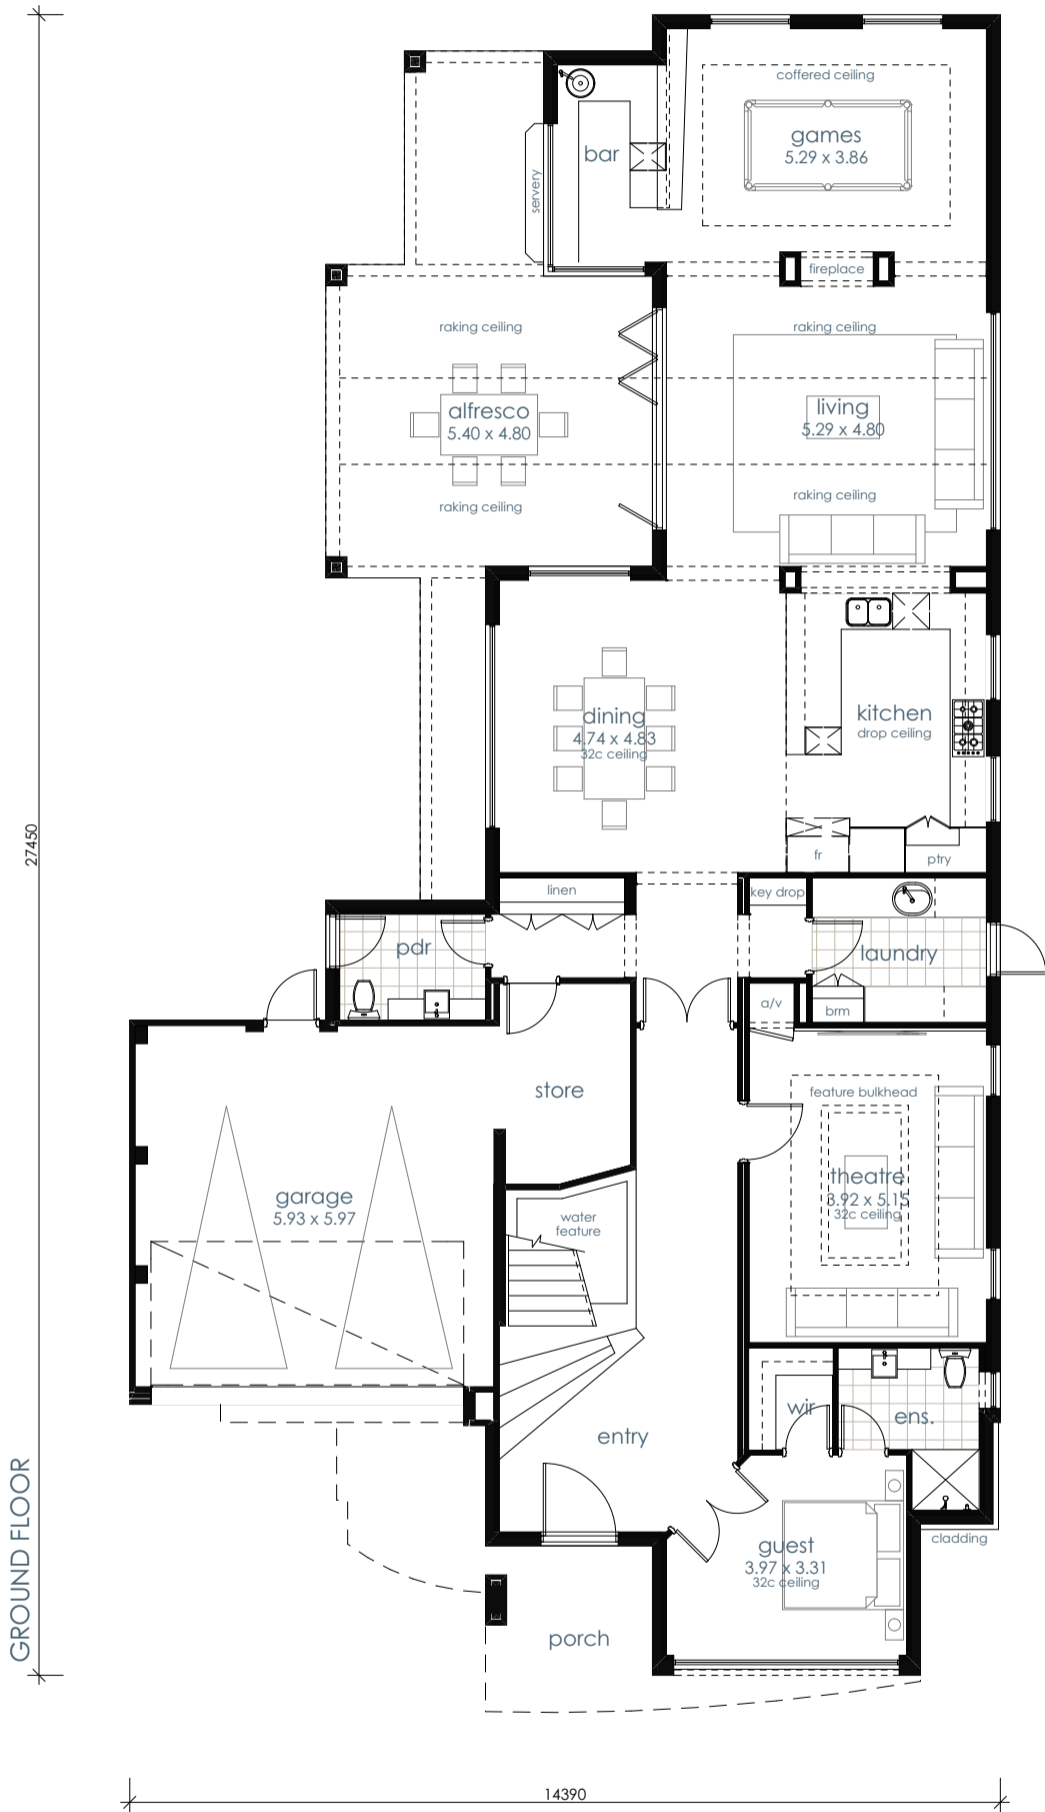

16m DESIGN - THE PANAMA

AREAS		
Floor	Location	Area
Ground Floor	Living	202.99
	Garage	45.42
	Alfresco	40.98
	Porch	7.56
		296.95 m²
Upper Floor	Living	163.93
	Balcony	32.95
		196.88 m²
		493.83 m²