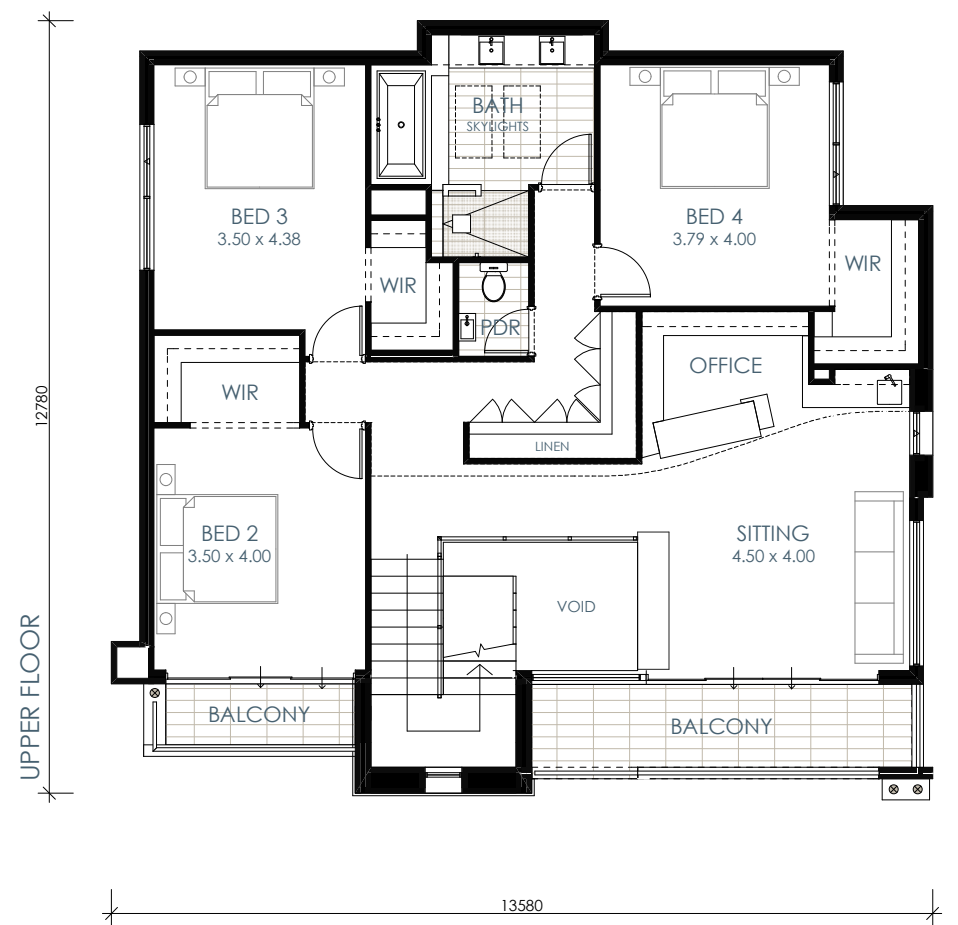

The Residence

Ground Floor	
Living	242.33
Garage	43.71
Alfresco	37.64
Porch	2.73
326.41 m ²	
Upper Floor	
Living	140.27
Balcony	14.31
154.58 m ²	
Total Area	
480.99 m ²	

Display Collection

dominationhomes.com.au 1/43, Westchester Road, Malaga Phone: 9262 7400