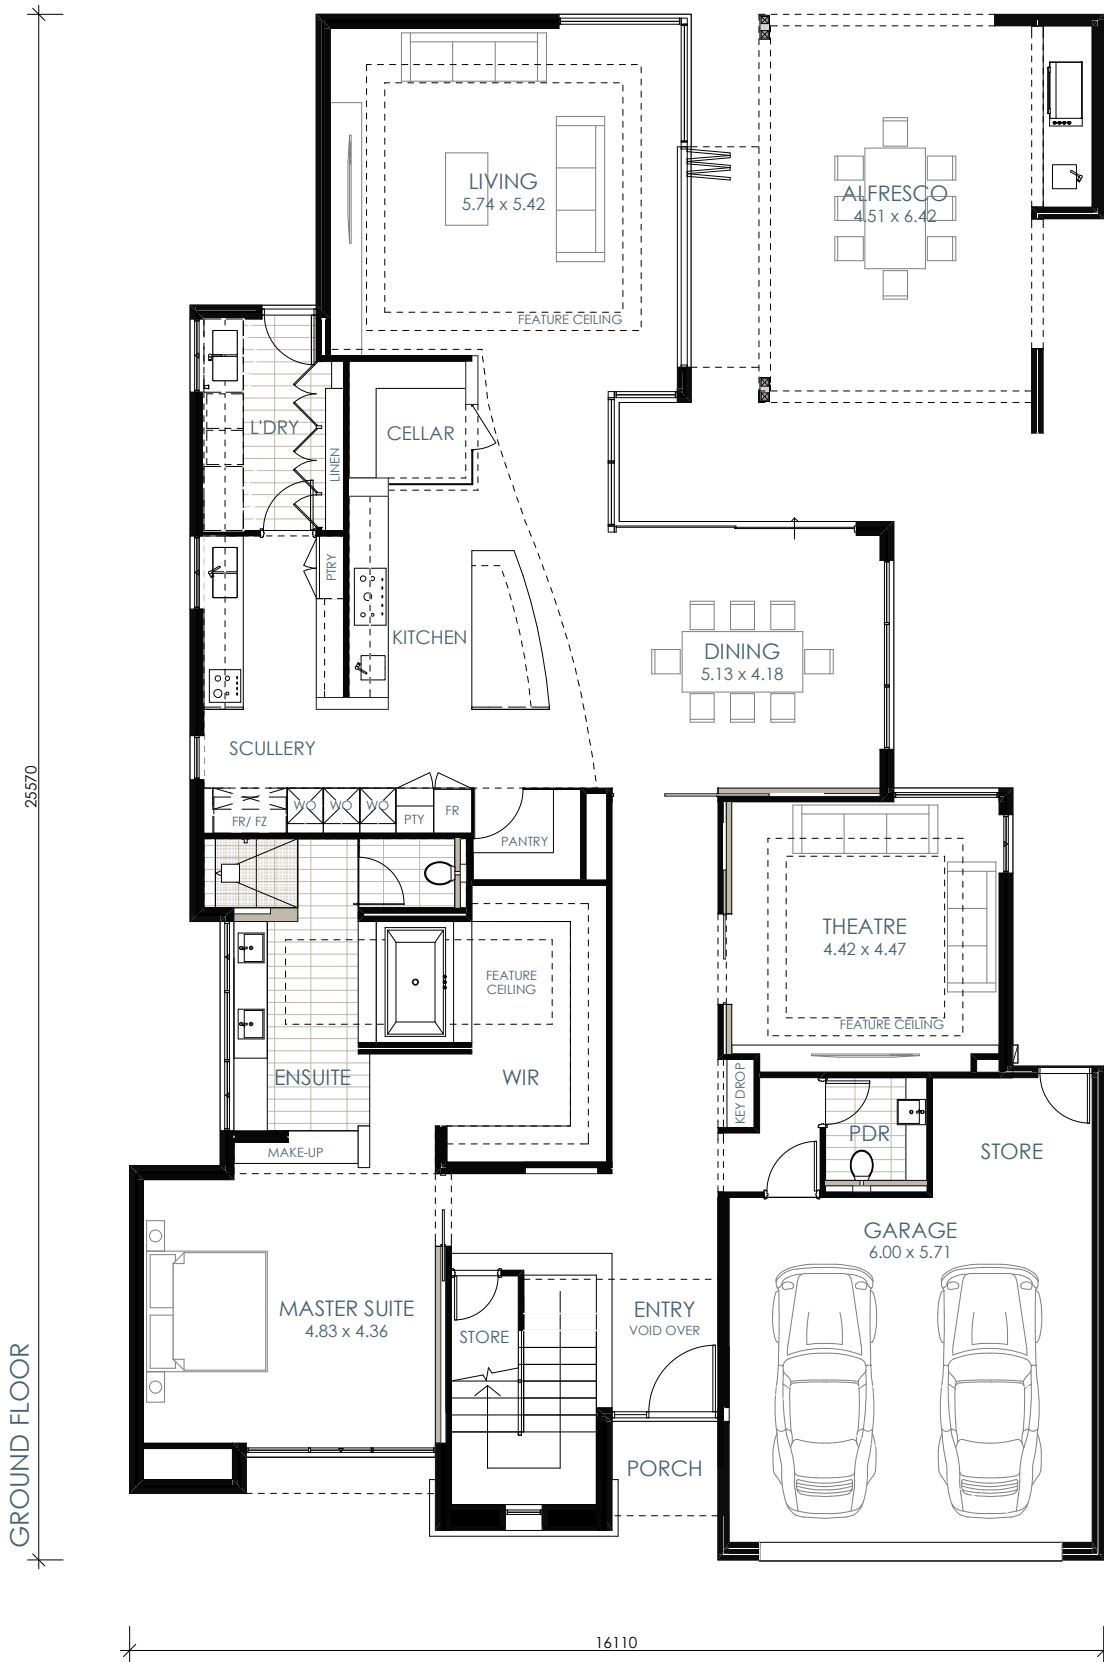

The Residence

Ground Floor	
Living	242.33
Garage	43.71
Alfresco	37.64
Porch	2.73
326.41 m ²	
Upper Floor	
Living	140.27
Balcony	14.31
154.58 m ²	
Total Area	
480.99 m ²	

Display Collection

dominationhomes.com.au 1/43, Westchester Road, Malaga Phone: 9262 7400