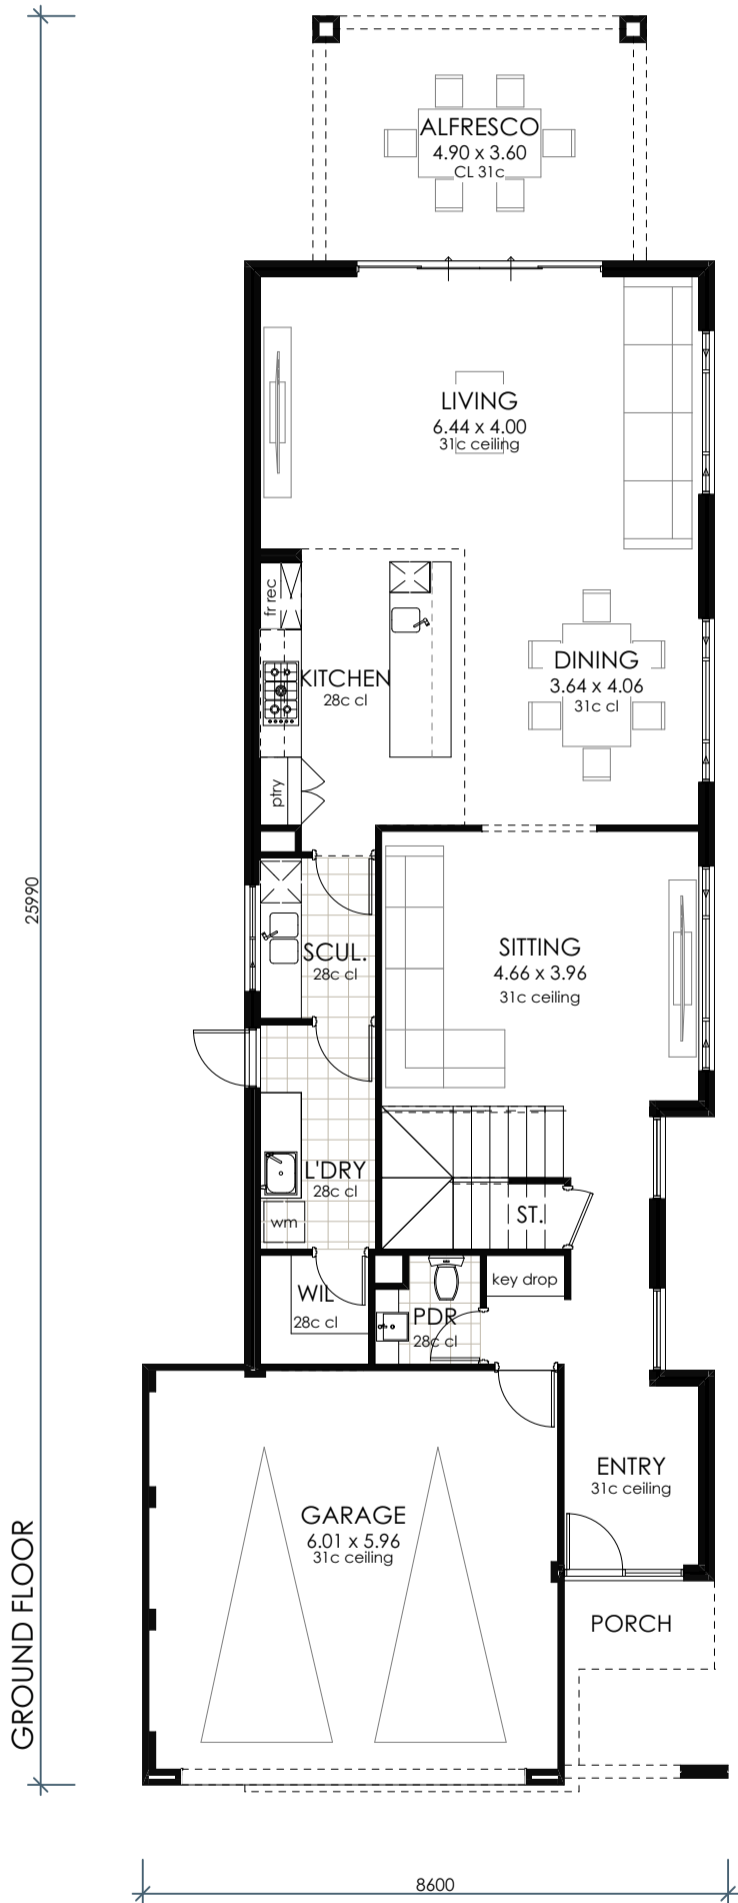

10m DESIGN - CATABY HOUSE

AREAS		
Floor	Location	Area
Upper Floor		
	Living	129.89
	Balcony	8.84
		138.73 m²
Ground Floor		
	Living	116.89
	Garage	37.55
	Alfresco	17.64
	Porch	2.87
		174.95 m²
		313.68 m²