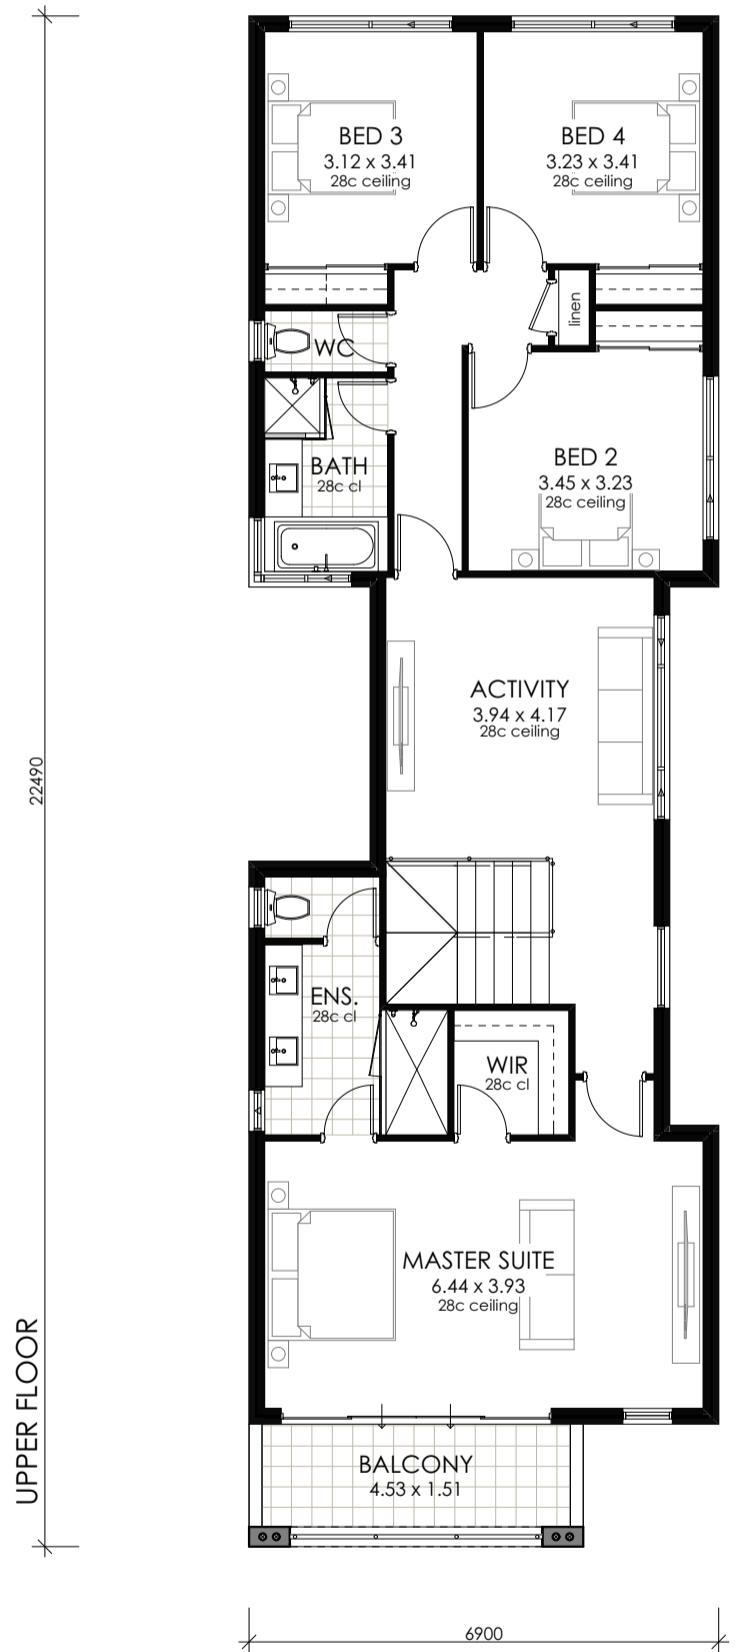

10m DESIGN - CATABY HOUSE

AREAS		
Floor	Location	Area
Upper Floor		
	Living	129.89
	Balcony	8.84
		138.73 m²
Ground Floor		
	Living	116.89
	Garage	37.55
	Alfresco	17.64
	Porch	2.87
		174.95 m²
		313.68 m²