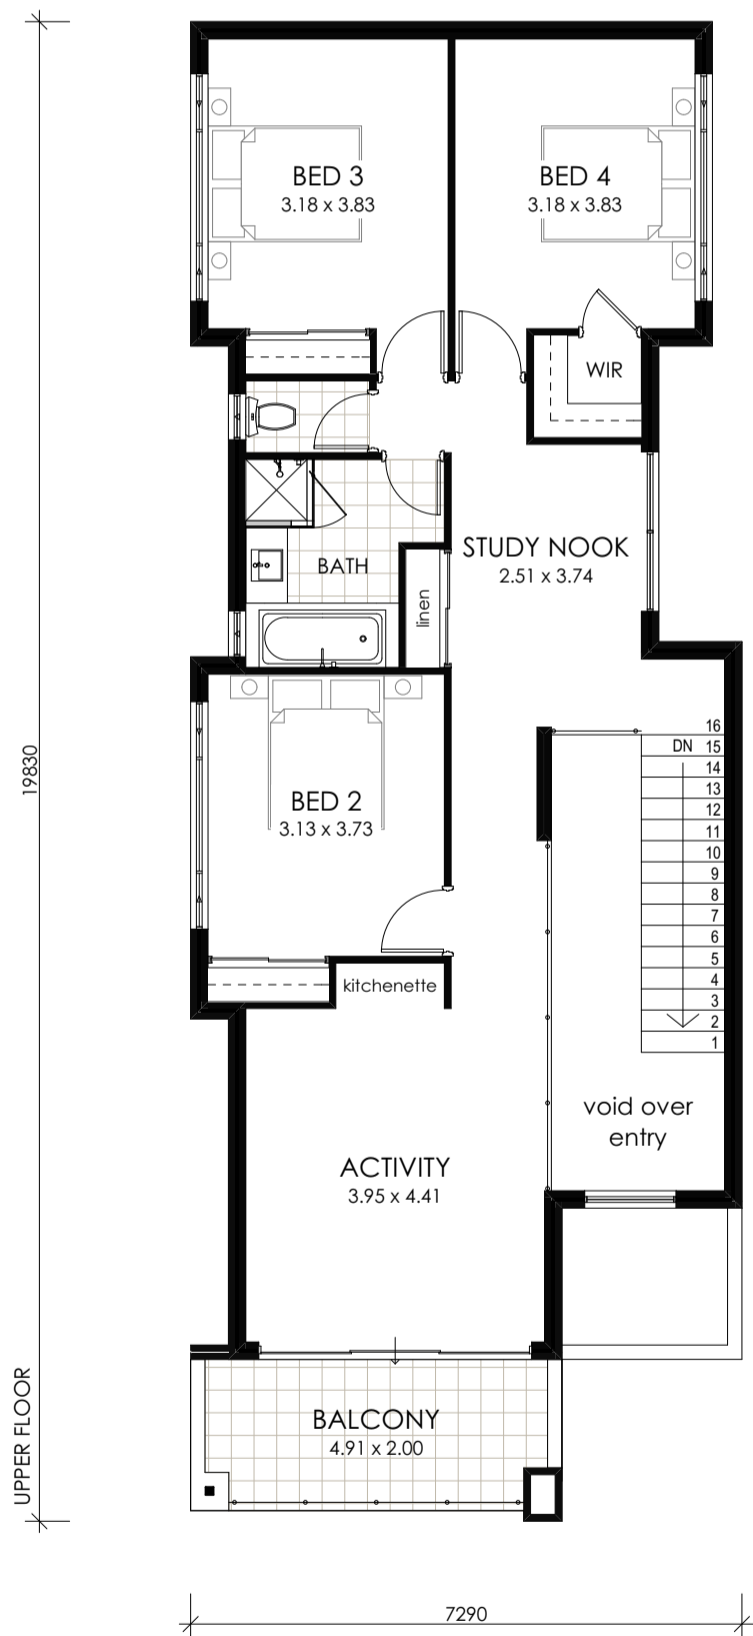

# 10m DESIGN - VASSE HOUSE

AREAS		
Floor	Location	Area
<b>Ground Floor</b>		
	Living	125.96
	Garage	38.86
	Alfresco	18.68
	Porch	4.76
		<b>188.26 m<sup>2</sup></b>
<b>Upper Floor</b>		
	Living	113.92
	Balcony	9.89
		<b>123.81 m<sup>2</sup></b>
		<b>312.07 m<sup>2</sup></b>