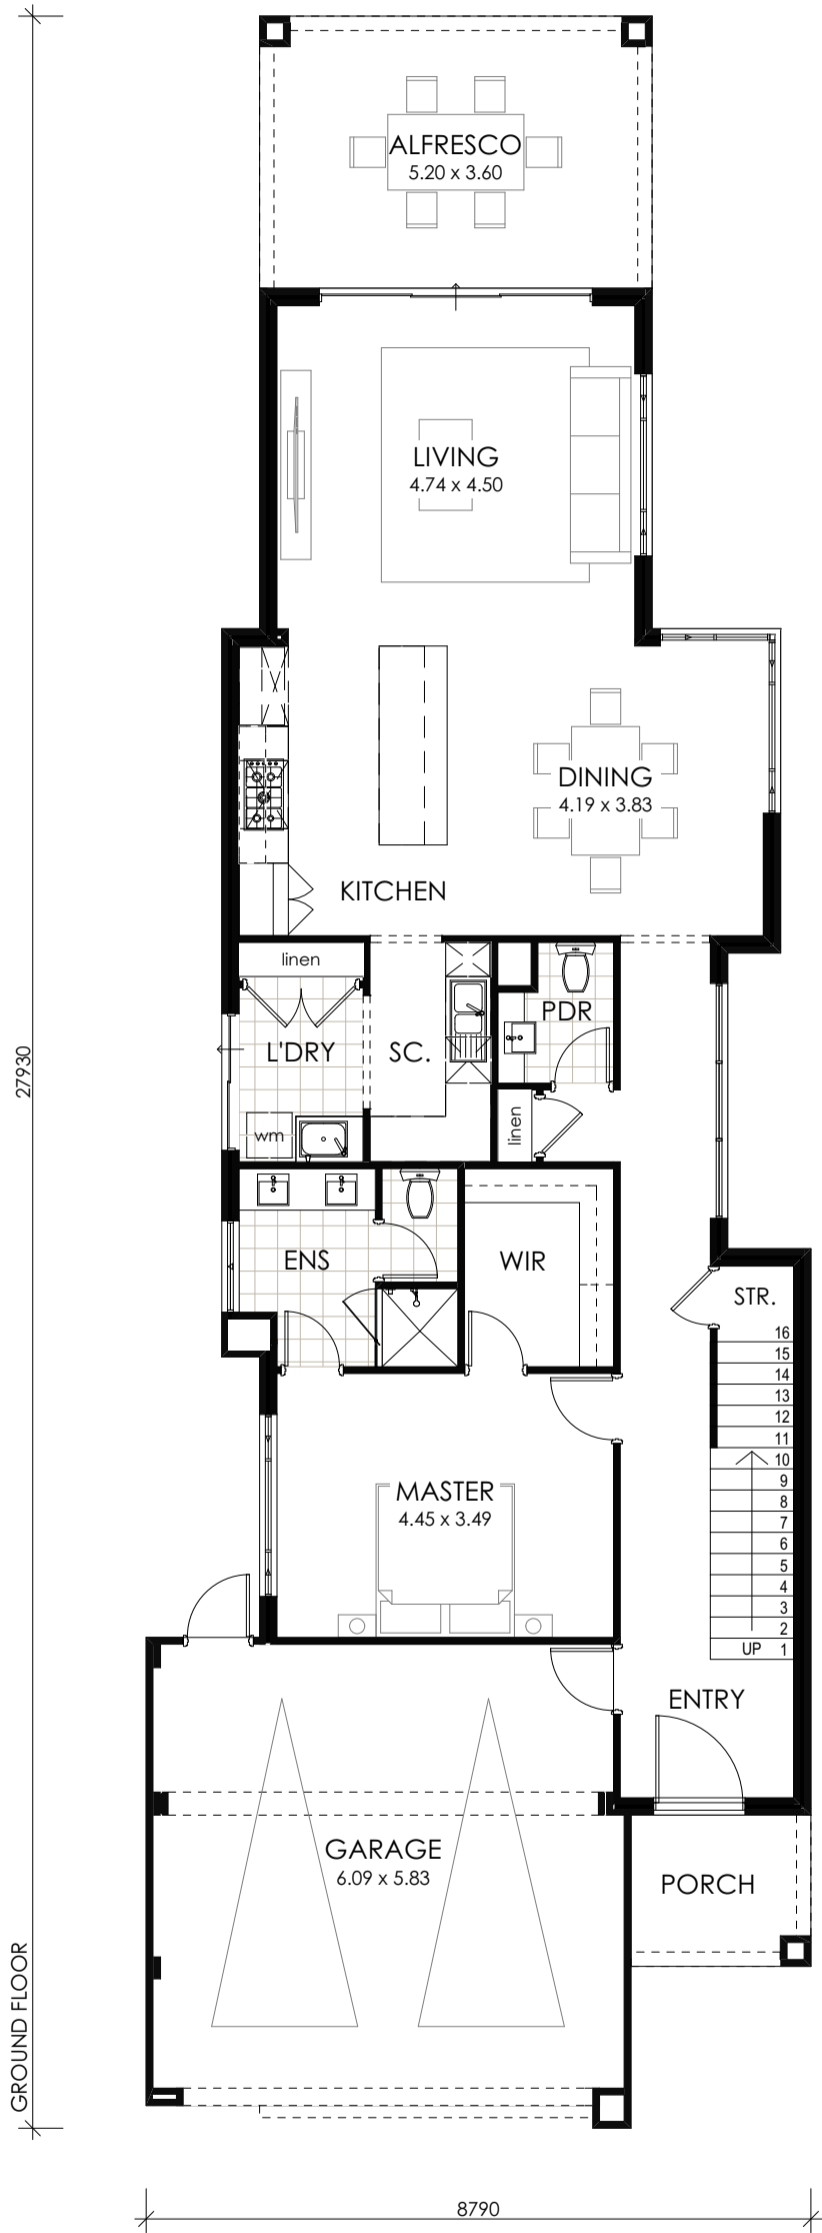

# 10m DESIGN - VASSE HOUSE

AREAS		
Floor	Location	Area
<b>Ground Floor</b>		
	Living	125.96
	Garage	38.86
	Alfresco	18.68
	Porch	4.76
		<b>188.26 m<sup>2</sup></b>
<b>Upper Floor</b>		
	Living	113.92
	Balcony	9.89
		<b>123.81 m<sup>2</sup></b>
		<b>312.07 m<sup>2</sup></b>