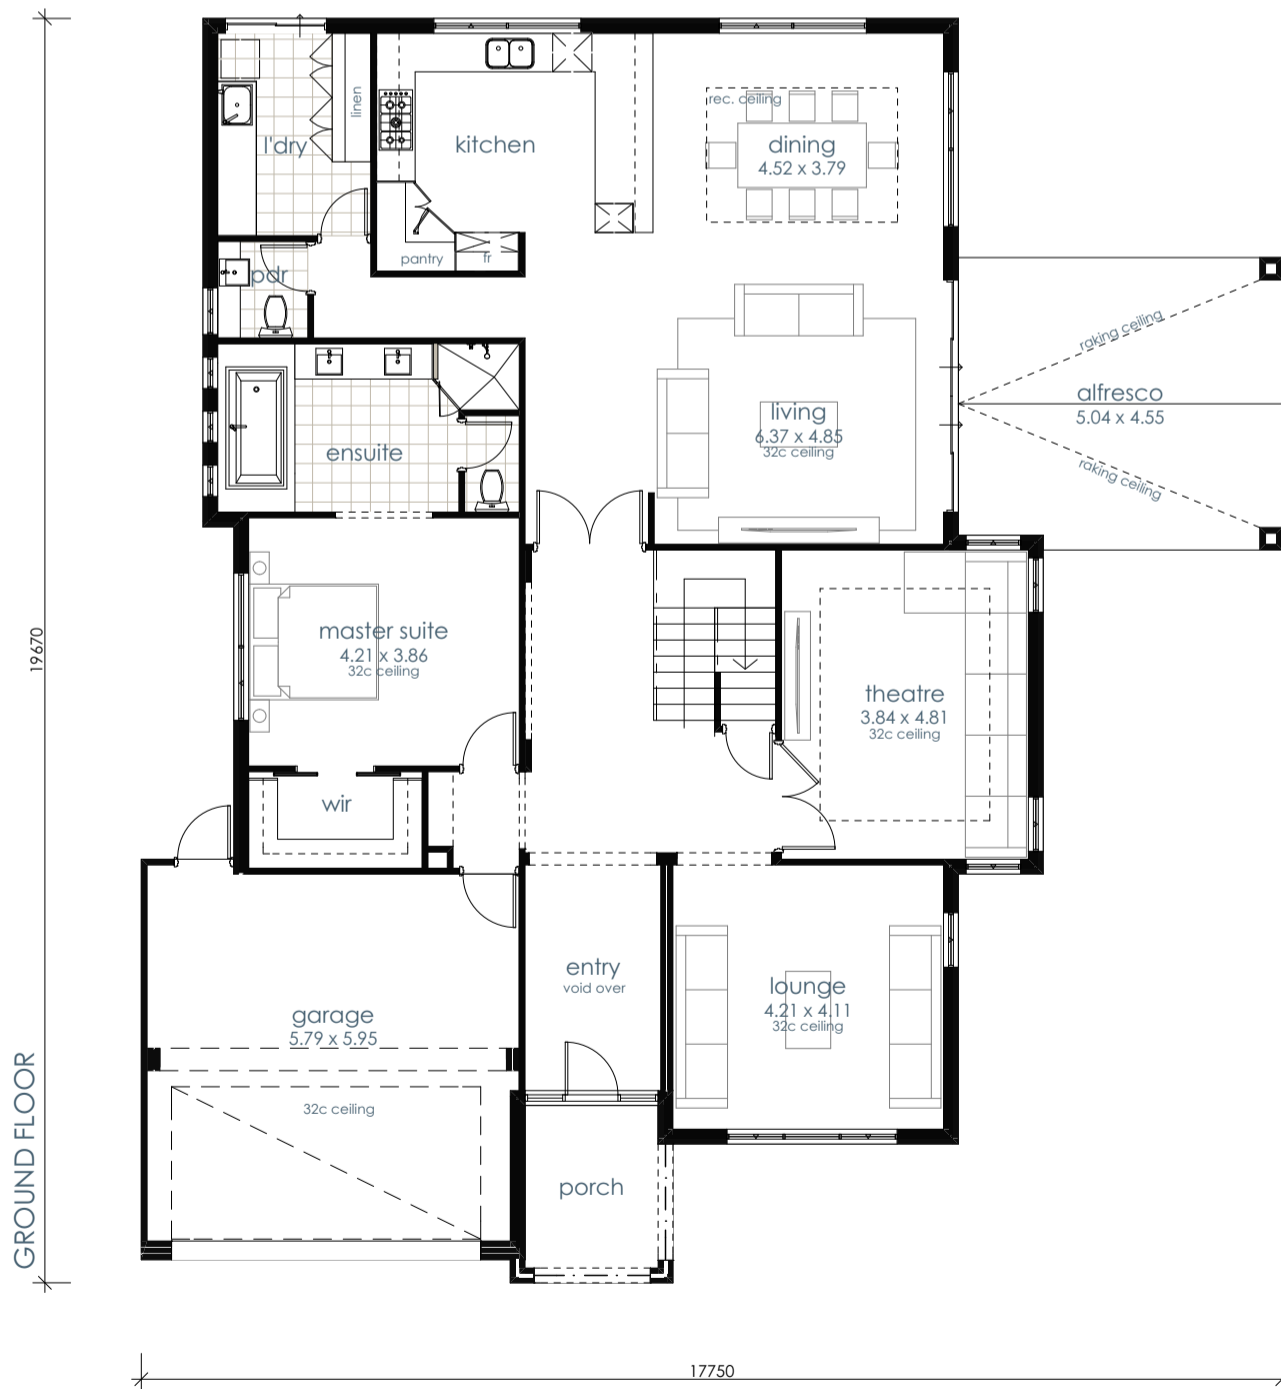

20m DESIGN - THE MONTAGE

AREAS		
Floor	Location	Area
Ground Floor	Living	192.15
	Garage	39.83
	Alfresco	26.63
	Porch	10.29
		268.90 m²
Upper Floor	Living	4.00
	Balcony	4.00
		8.00 m²
		276.90 m²