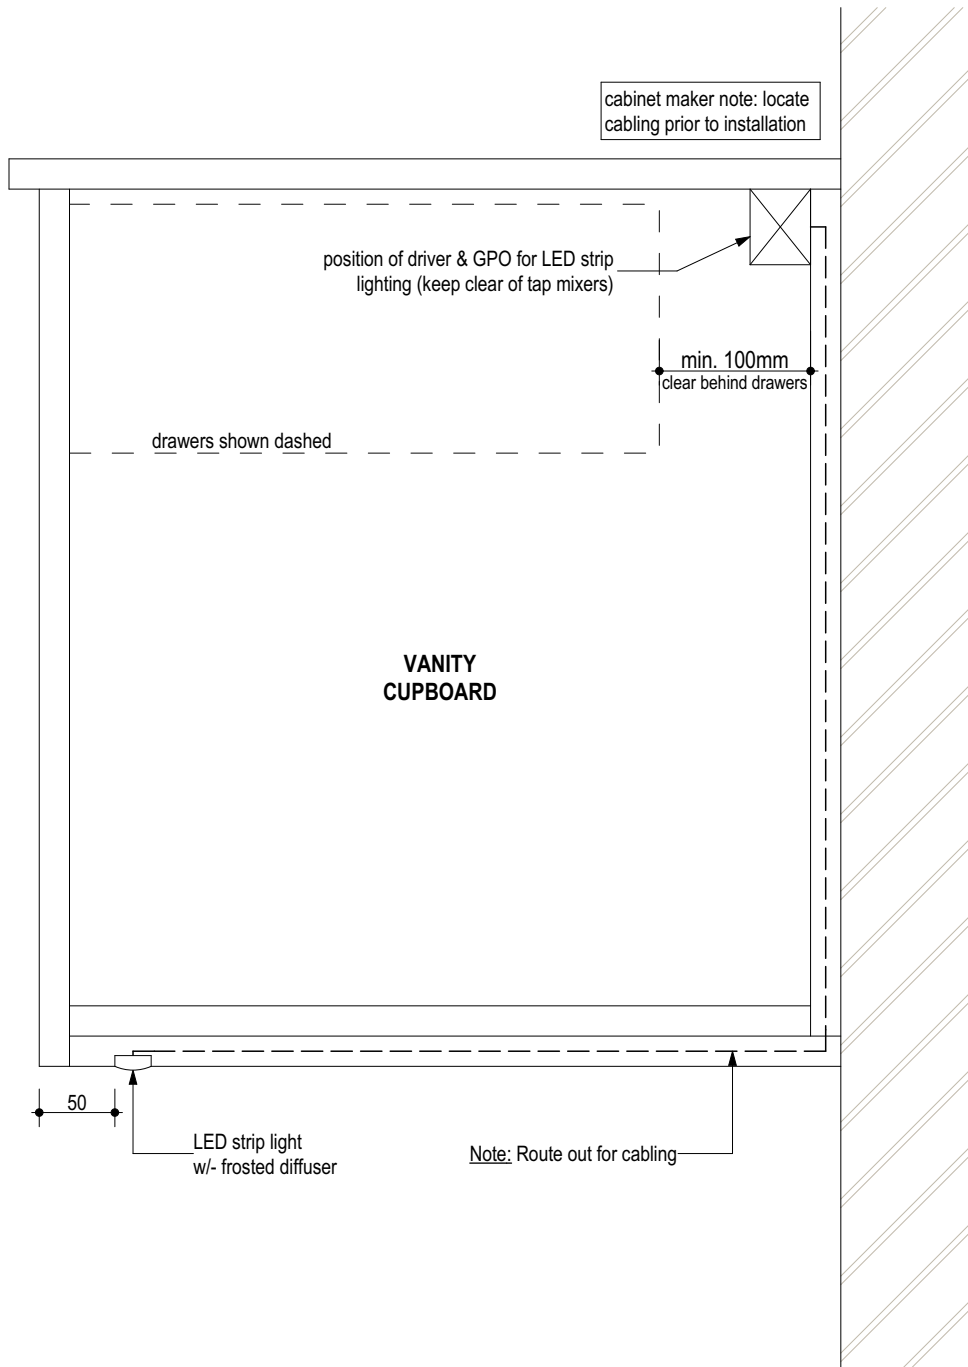

NOTE: Strip lights to be installed by Cabinetmaker for Electrician to connect

STRIP LIGHTING IN FLOATING VANITY
scale 1:5