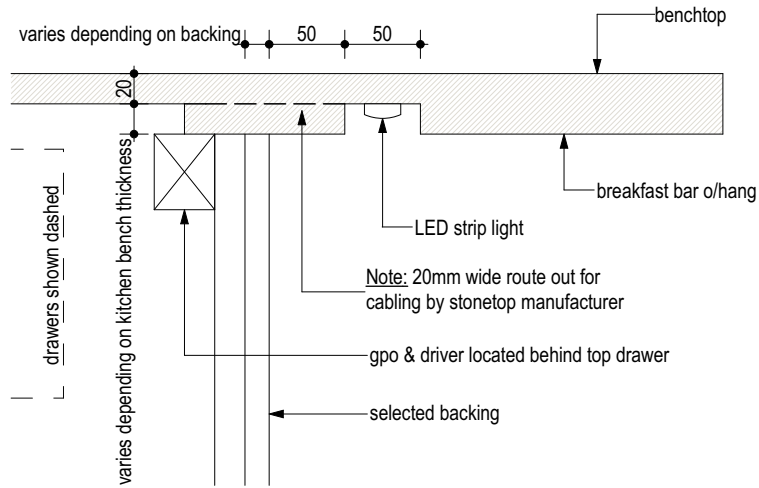

NOTE: Strip lights to be installed by Cabinetmaker for Electrician to connect

SECTION THROUGH ROUTED OUT SECTION

STRIP LIGHTING IN BREAKFAST BAR - A

scale 1:5

STRIP LIGHTING IN BREAKFAST BAR - B

scale 1:5