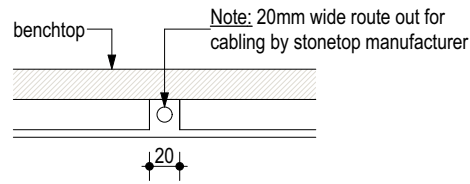

NOTE: Strip lights to be installed by Cabinetmaker for Electrician to connect

SECTION THROUGH ROUTED OUT SECTION

STRIP LIGHTING IN BREAKFAST BAR - A

scale 1:5

STRIP LIGHTING IN BREAKFAST BAR - B

scale 1:5