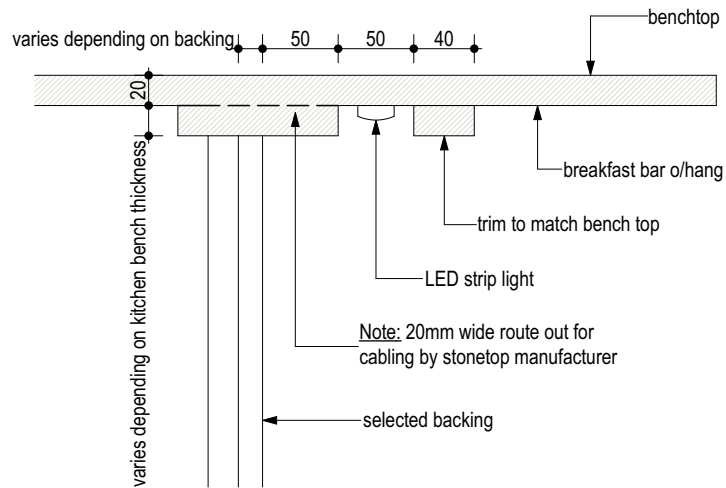

NOTE: Strip lights to be installed by Cabinetmaker for Electrician to connect

SECTION THROUGH ROUTED OUT SECTION

STRIP LIGHTING IN BREAKFAST BAR - A

scale 1:5

STRIP LIGHTING IN BREAKFAST BAR - B

scale 1:5