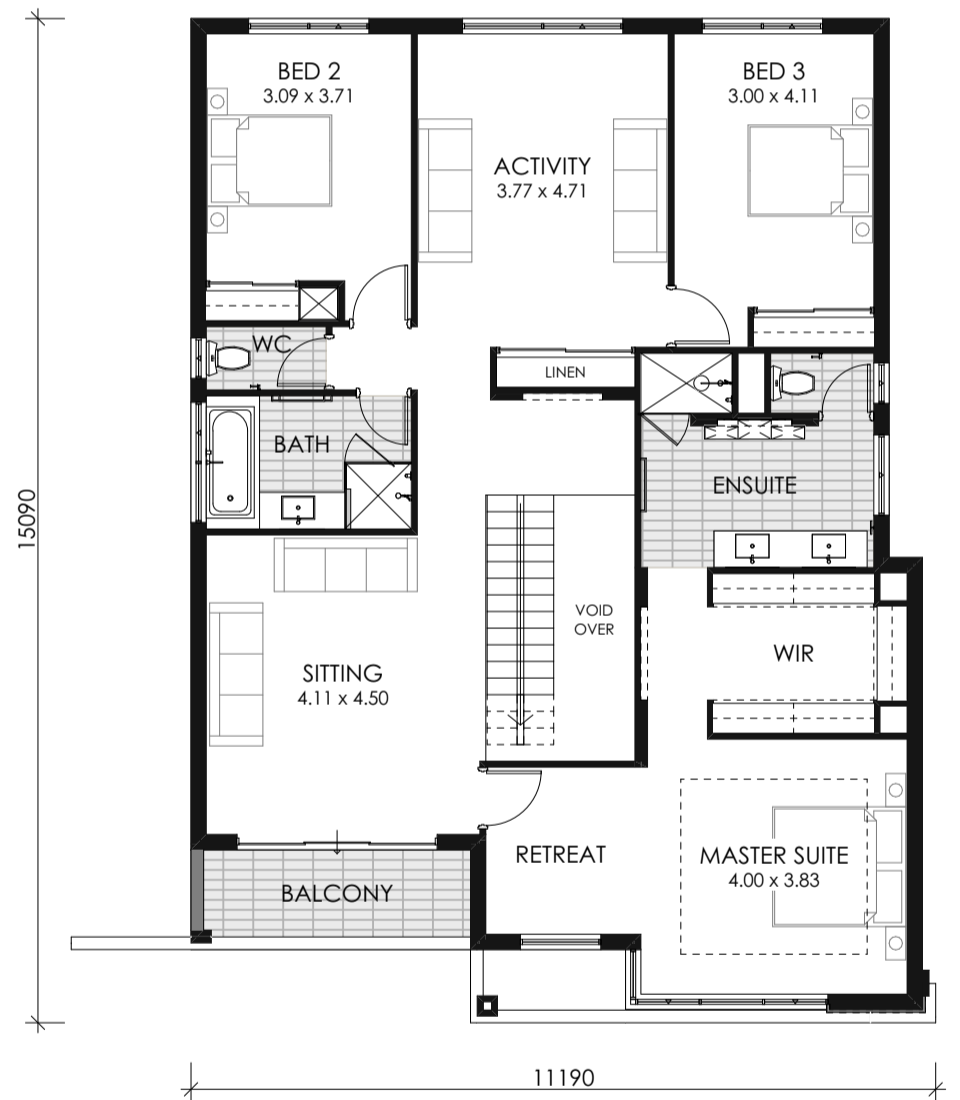

The Amalfi

Ground Floor	
Living	134.96
Garage	35.98
Alfresco	20.40
Porch	2.56
	193.90 m ²
Upper Floor	
Living	147.41
Balcony	6.30
	153.71 m ²
Total Area	347.61 m ²

Display Collection

zirconliving.com.au 1/43, Westchester Road, Malaga Phone: 9262 7488