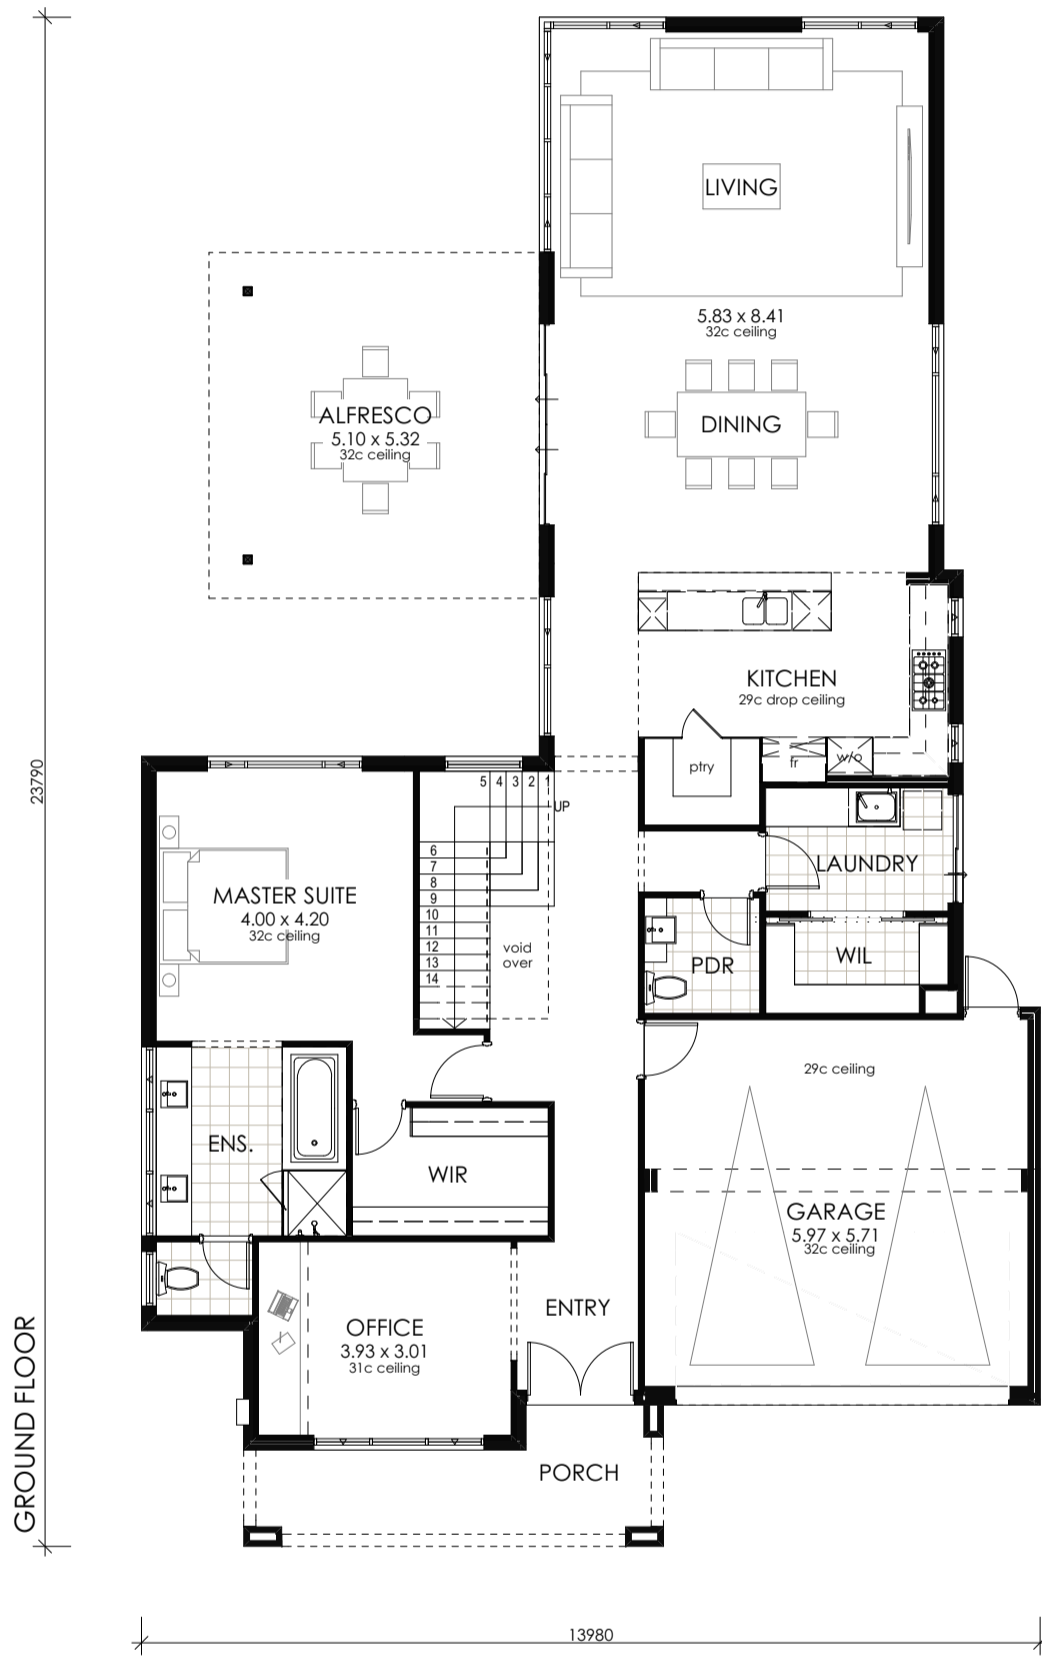

15m DESIGN - THE FRANKLIN

AREAS		
Floor	Location	Area
Ground Floor		
	Living	173.62
	Garage	37.19
	Alfresco	19.78
	Porch	11.34
		241.93 m²
Upper Floor		
	Living	105.97
	Balcony	12.73
		118.70 m²
		360.63 m²