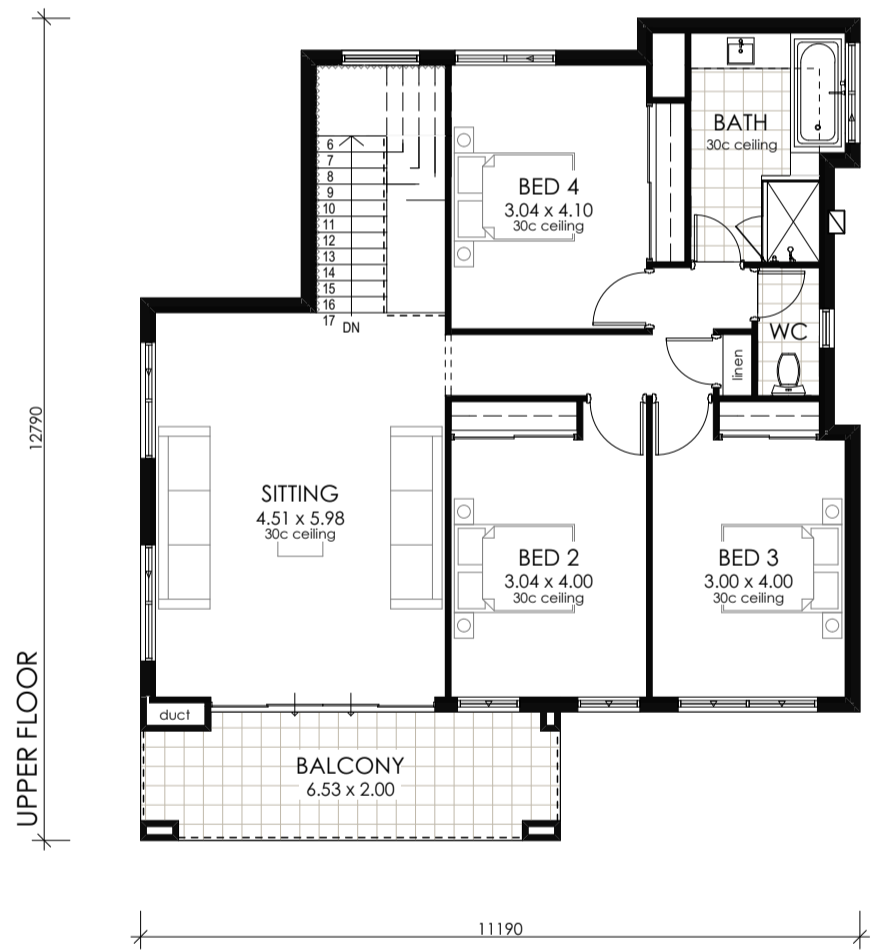

15m DESIGN - THE FRANKLIN

AREAS		
Floor	Location	Area
Ground Floor		
	Living	173.62
	Garage	37.19
	Alfresco	19.78
	Porch	11.34
		241.93 m²
Upper Floor		
	Living	105.97
	Balcony	12.73
		118.70 m²
		360.63 m²