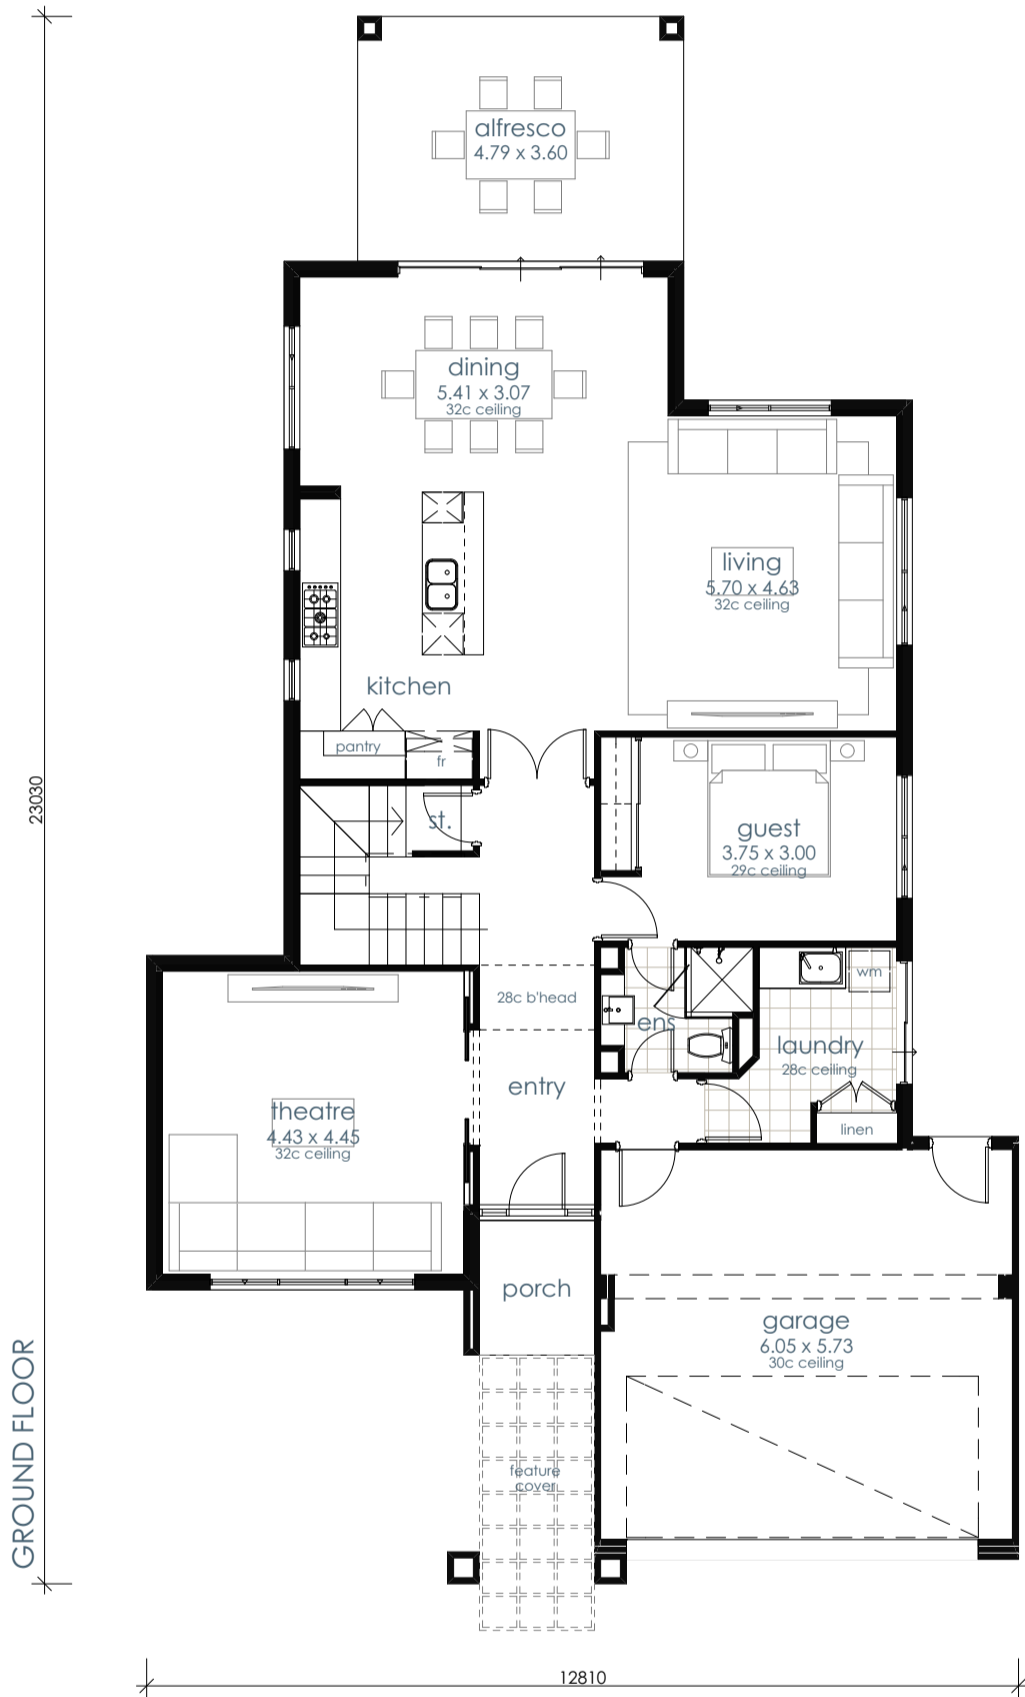

15m DESIGN - THE IMPERIAL

AREAS		
Floor	Location	Area
Ground Floor		
	Living	131.28
	Garage	37.71
	Alfresco	17.24
	Porch	3.35
		189.58 m²
Upper Floor		
	Living	125.16
		125.16 m²
		314.74 m²