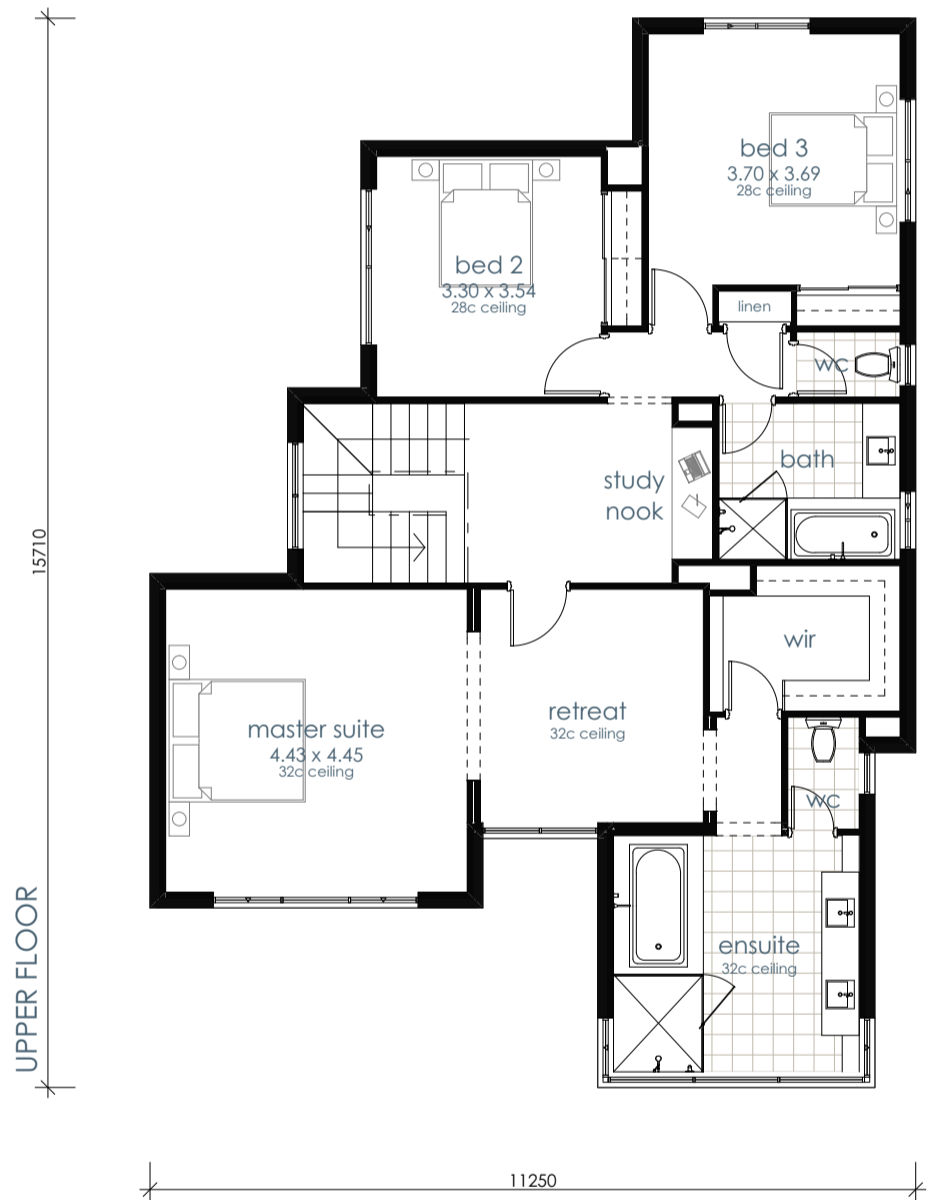

15m DESIGN - THE IMPERIAL

AREAS		
Floor	Location	Area
Ground Floor		
	Living	131.28
	Garage	37.71
	Alfresco	17.24
	Porch	3.35
		189.58 m²
Upper Floor		
	Living	125.16
		125.16 m²
		314.74 m²